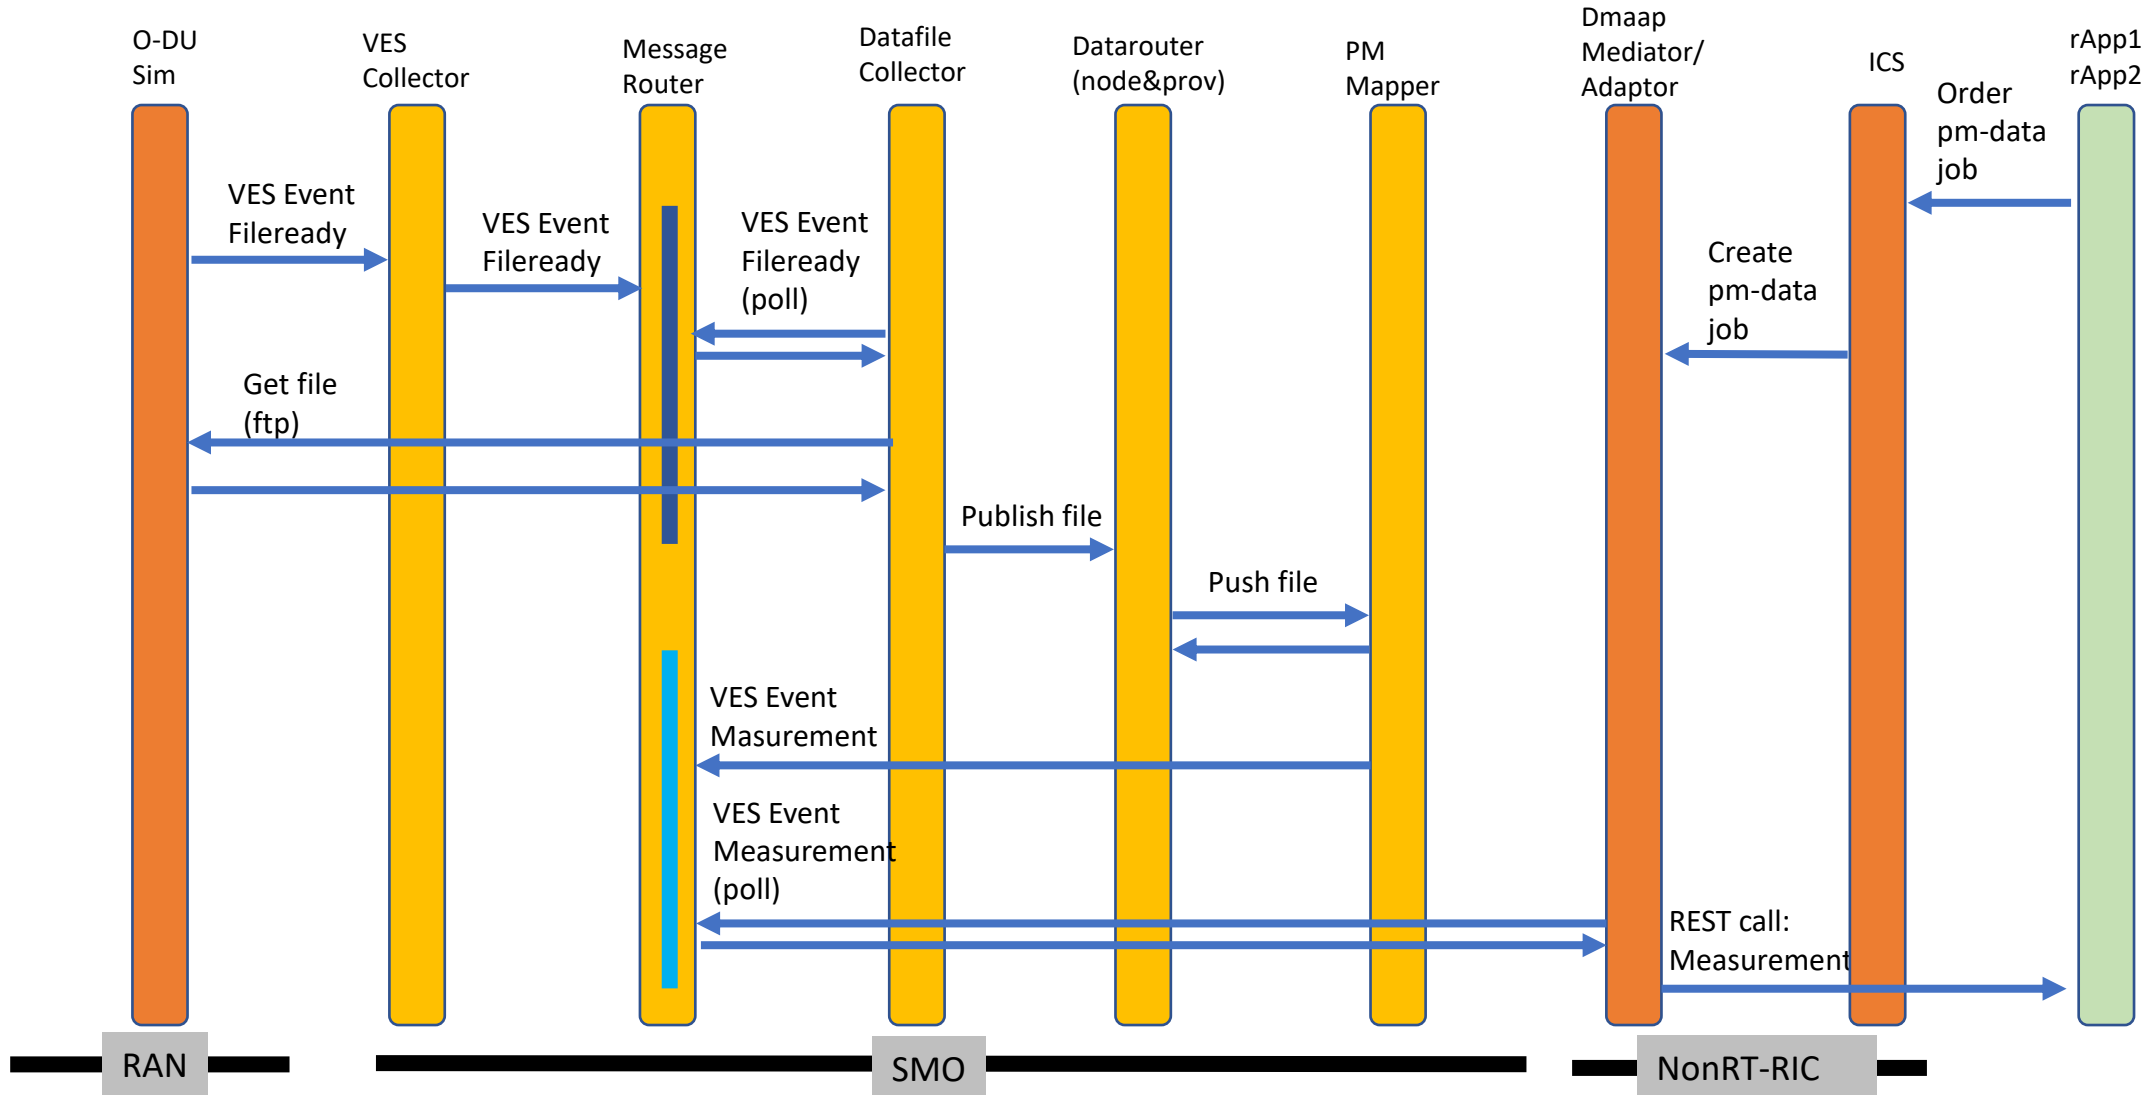

PNF/VNF PM data and event
to rApp consumer

PM Data (ROP-files) flow – simplified

PM Event flow – simplified

ORAN
ONAP
ANY