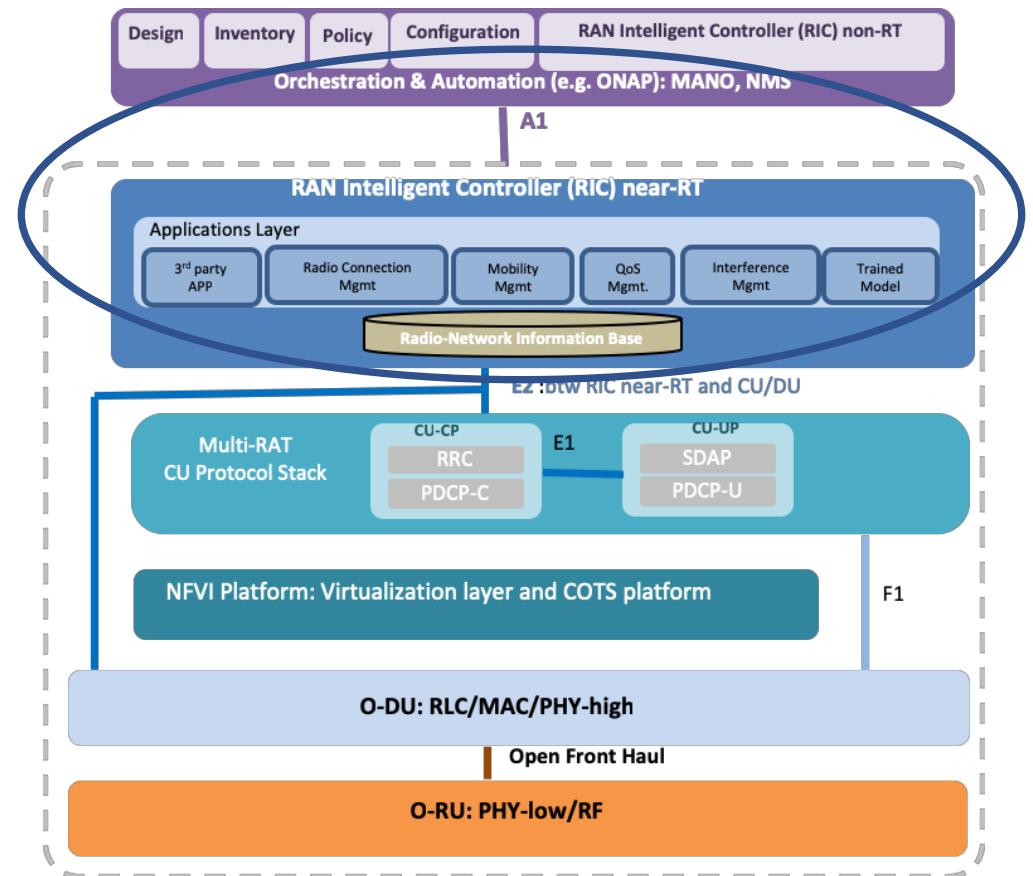

# Near Realtime RIC Project

- AT&T - Nokia joint development proof of concept project on O-RAN Near Realtime RAN Intelligent Controller

# O-RAN SC Amber Release Integration Proposal

# O-RAN SC Amber Release Near Realtime RIC and