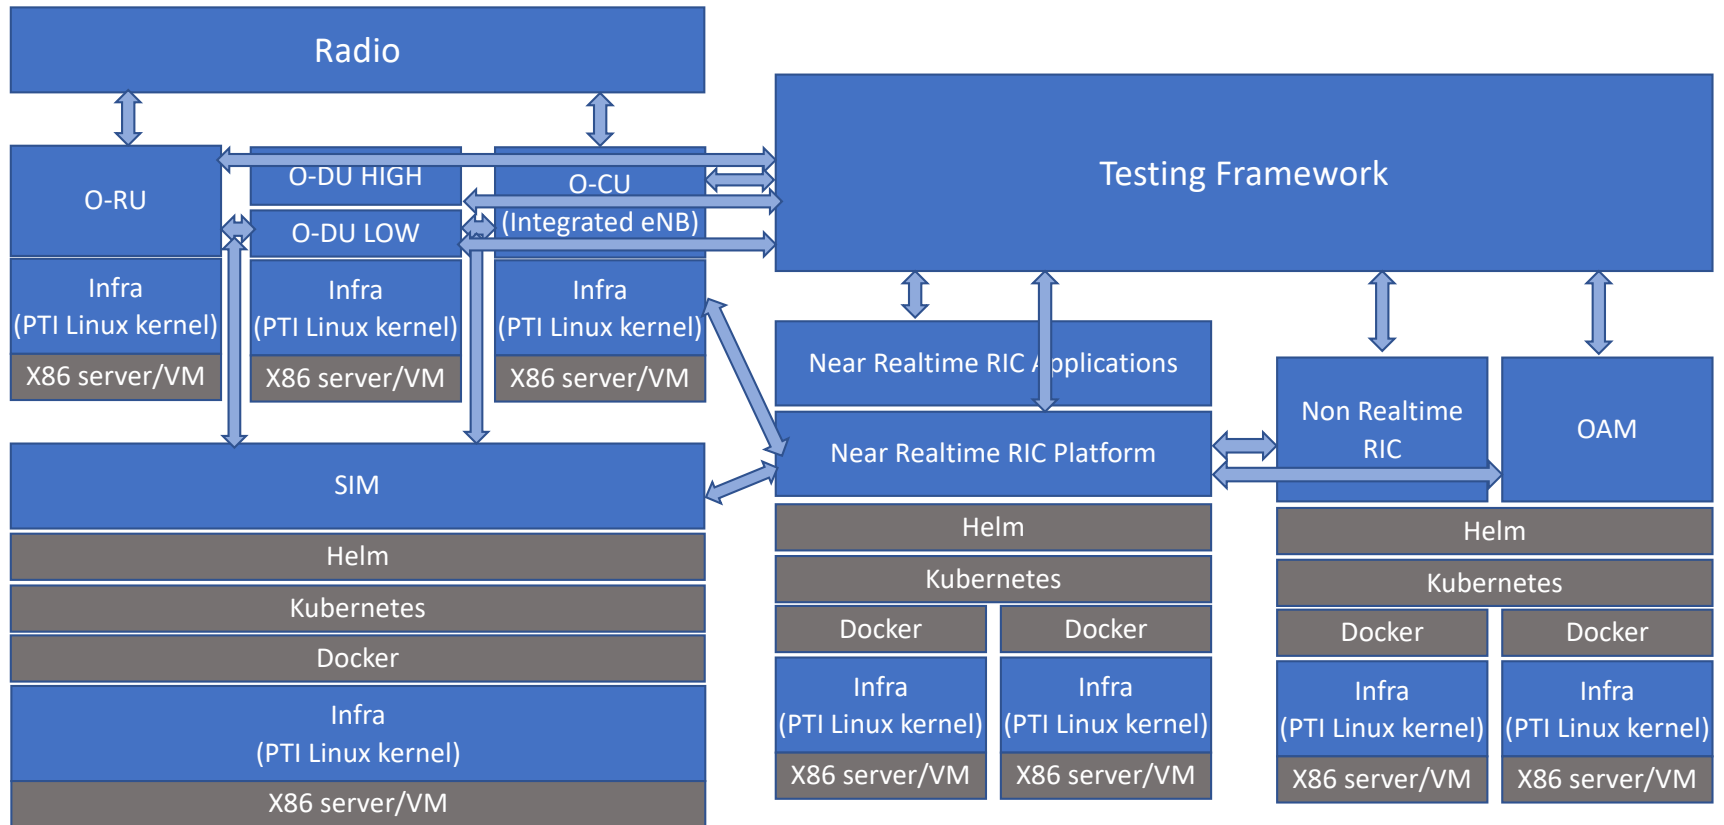

# Near Realtime RIC Project

- AT&T - Nokia joint development proof of concept project on O-RAN Near Realtime RAN Intelligent Controller

# O-RAN SC Amber Release Integration Proposal

# O-RAN SC Amber Release Near Realtime RIC and